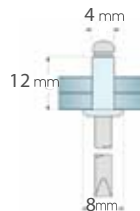

ΠΡΙΤΣΙΝΙΑ ΧΡΩΜΑΤΙΣΤΑ / COLOR RIVETS

ΚΩΔ / CODE **CTE-105**