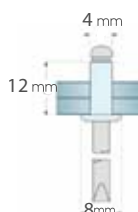

ΠΡΙΤΣΙΝΙΑ ΧΡΩΜΑΤΙΣΤΑ / COLOR RIVETS

ΚΩΔ / CODE **CTE-105**